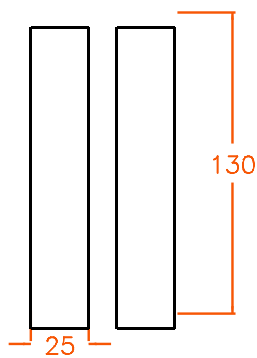

LEVELLING JIG

for Arbortech Power Carving Unit™
and TurboPlane™

TurboPlane™

Power Carving Unit™

**Scan QR code to
watch the full video**