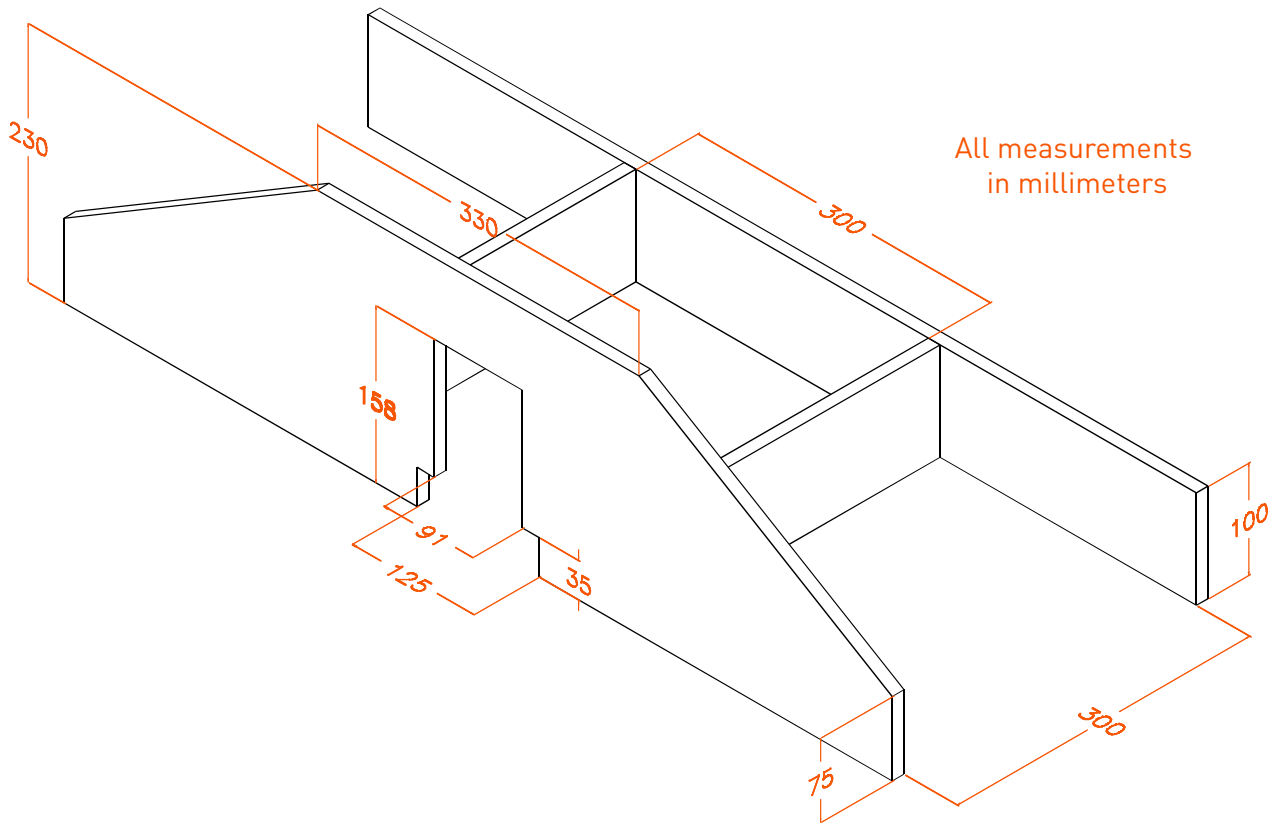

LEVELLING JIG

for Arbortech Power Carving Unit™
and TurboPlane™

TurboPlane™

Power Carving Unit™

**Scan QR code to
watch the full video**