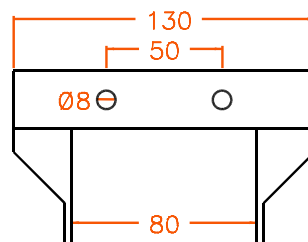

LEVELLING JIG

for Arbortech Power Carving Unit™
and TurboPlane™

TurboPlane™

Power Carving Unit™

**Scan QR code to
watch the full video**